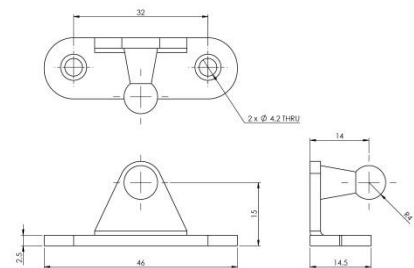

Additional brackets

Brimotech PN

EF00082