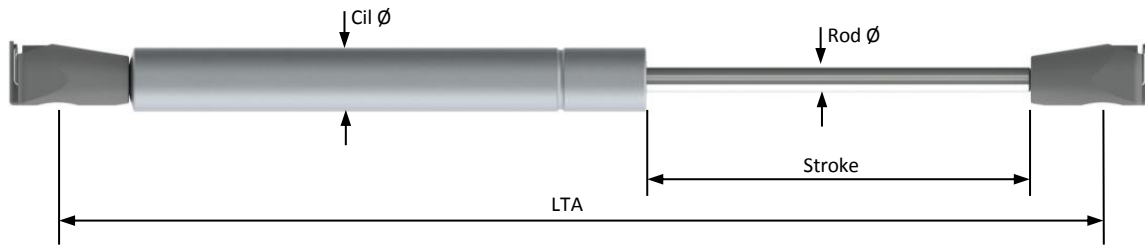

Extend your ideas

Furniture

FURNITURE gas springs RAL9006

| Original code | Cil Ø mm | Rod Ø mm | LTA mm | Stroke mm | N min | N max | Cil fitting | Rod fitting | Brimotech PN |
|---------------|----------|----------|--------|-----------|-------|-------|-------------|-------------|--------------|
| 156.185.?? | 15 | 6 | 185 | 50 | 30 | 350 | EF40 | EF40 | 25120001 |
| 156.225.?? | 15 | 6 | 225 | 80 | 30 | 350 | EF40 | EF40 | 25120002 |
| 156.247.?? | 15 | 6 | 247 | 90 | 30 | 350 | EF40 | EF40 | 25120003 |
| 156.265.?? | 15 | 6 | 265 | 95 | 30 | 350 | EF40 | EF40 | 25120004 |
| 156.273.?? | 15 | 6 | 273 | 100 | 30 | 350 | EF40 | EF40 | 25120005 |
| 156.310.?? | 15 | 6 | 310 | 120 | 30 | 350 | EF40 | EF40 | 25120006 |
| 156.370.?? | 15 | 6 | 370 | 150 | 30 | 350 | EF40 | EF40 | 25120007 |

Other options and colors on request

Order example at 100N: 25120001-100

Additional brackets

Brimotech PN

EF00082

EF00086