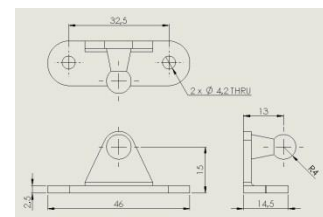

Additional brackets

Brimotech PN

EF00082