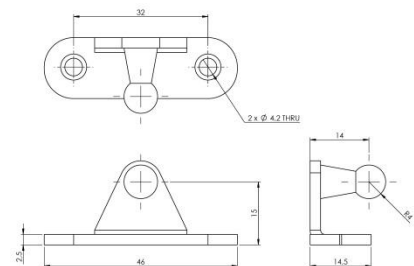

Additional brackets

Brimotech PN

EF00082